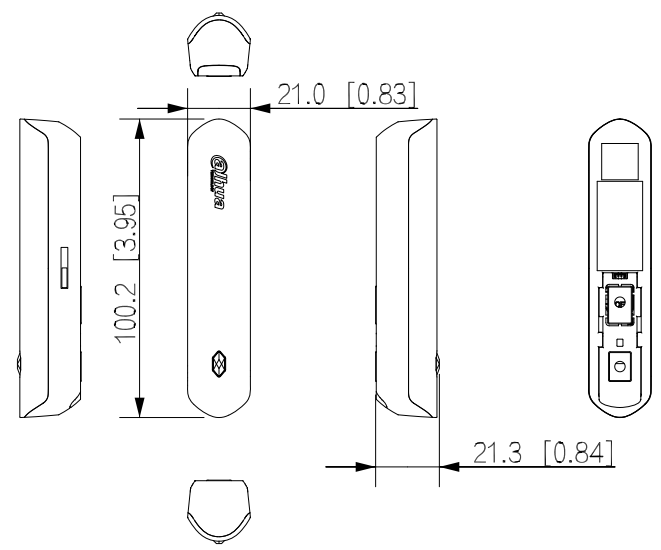

Frequency Hopping	Yes
Encryption Mode	AES128

General

Power Supply	CR123A battery
Power Consumption	70 mW
Operating Temperature	−10 °C to +55 °C (+14 °F to +131 °F) (indoor)
Operating Humidity	10%–90% (RH)
Product Dimensions	100.2mm × 20.8mm × 20.3mm (3.94" × 0.82" × 0.80") (L × W × H)
Packaging Dimensions	135.0 mm × 98.5 mm × 27.8mm (5.31" × 3.88" × 1.09") (L × W × H)
Installation	Bracket mount
Net Weight	70 g (0.15 lb)
Gross Weight	115 g (0.25 lb)
Certifications	CE
Battery Life	5 years
Casing	PC + ABS

Temperature

Measuring Range	−15 °C to +65 °C (+18.8 °F to +149 °F) (indoor)
Measuring Precision	± 1 °C (± 33.8 °F)
Resolution	1 °C (33.8 °F)

Specification

Sensor	Reed Switch
--------	-------------

Scenario	Non-metal doors
Movement Distance	< 40 mm (1.57")
Peripherals	
External Zone	1-channel external digital input

Ordering Information		
Type	Model	Description
Wireless door detector	DHI-ARD323-W2	Wireless door detector

Installation

Dimensions (mm[inch])

Application