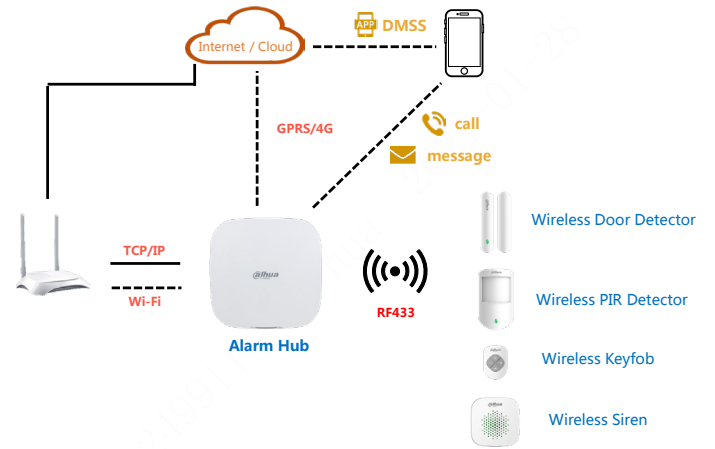

Application