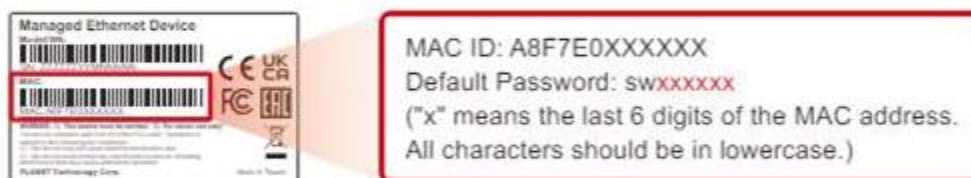

2.1 Logging in to the Web Smart Ethernet Switch

1. Use Google Chrome or above Web browser and enter IP address **http://192.168.0.100** (that you have just set in console) to access the Web interface.
2. When the following dialog box appears, please enter the configured user-name and password.

The factory default user name and password are as follows:

Default IP of Interface VLAN 1: **192.168.0.100**
Username: **admin**
Password: **sw + the last 6 characters of the MAC ID in lowercase**

Find the MAC ID on your device label. The default password is "sw" followed by the last six lowercase characters of the MAC ID.

Figure : MAC ID Label

Figure 2-2: Login Screen